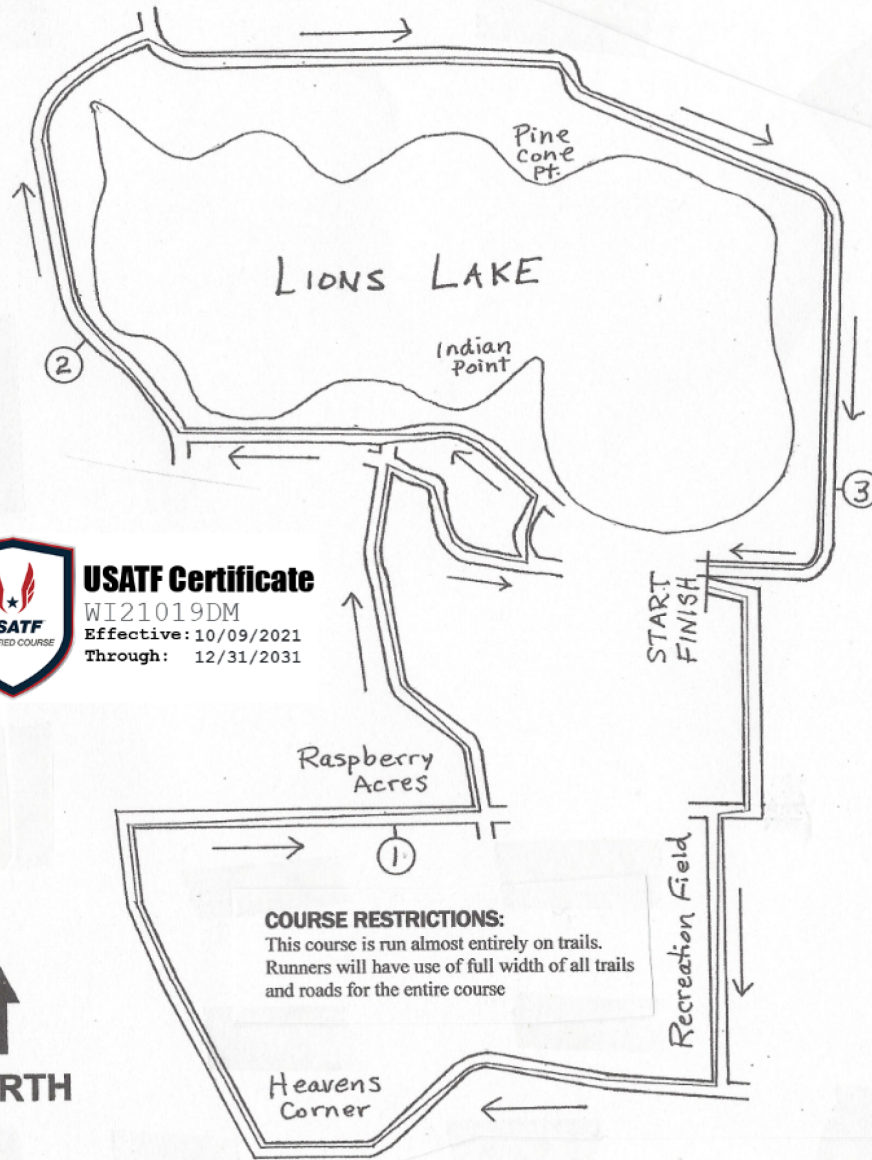

WISCONSIN LIONS CAMP 5K 2022

Rosholt, Wisconsin

Measured by David Moore, Appleton, WI

September 21, 2021

dave.moor@yahoo.com

START: Lions Camp main entrance
47' 7" west of Louie the Lion statue

1 Mile: Raspberry Acres south of Lions Lake
32 ft. west of white post
.06 mile west of wooden shed

2: West of Lions Lake
.14 mile north of Mud Pit sign

3: 2nd power pole north of Lions Camp
main entrance
36' 1" north of power pole # 52/34

FINISH: same as start

USATF Certificate

WI21019DM

Effective: 10/09/2021

Through: 12/31/2031

COURSE RESTRICTIONS:

This course is run almost entirely on trails.
Runners will have use of full width of all trails
and roads for the entire course